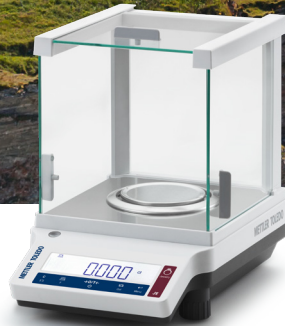

METTLER TOLEDO gold and diamond scales are designed in Switzerland & recognized as **“Legal for Trade”** throughout the United States.

METTLER TOLEDO scales are fast, precise, & reliable—yet rugged enough to trust for a lifetime.

METTLER TOLEDO OFFERS THE FOLLOWING MODEL CATEGORIES:

JET

- Color Touchscreen Display
- Automatic internally activated sensors that adjust calibration for variations in temperature
- Interfaces with RS232, USB-A, USB-B

JP

- Large, Green Display
- Automatic Internal Calibration
- Extra Large Platform to accommodate higher capacity
- Interfaces with RS232, USB-B

JE

- Clear, Bright Backlit LCD Display
- Internal Weight Calibration
- RS232 Interface

JL-GE

- Backlit LCD Screen
- Portable Battery or AC Operation
- Manual External Weight Calibration (weights included)
- RS232 Interface