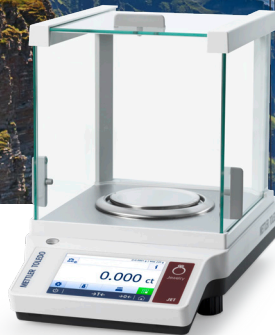

METTLER TOLEDO gold and diamond scales are designed in Switzerland & recognized as **“Legal for Trade”** throughout the United States.

METTLER TOLEDO scales are fast, precise, & reliable—yet rugged enough to trust for a lifetime.

JP32001

METTLER TOLEDO OFFERS THE FOLLOWING MODEL CATEGORIES:

JET

- Color Touchscreen Display
- Automatic internally activated sensors that adjust calibration for variations in temperature
- Interfaces with RS232, USB-A, USB-B

JP

- Large, Green Display
- Automatic Internal Calibration
- Extra Large Platform to accommodate higher capacity
- Interfaces with RS232, USB-B

JE

- Clear, Bright Backlit LCD Display
- Internal Weight Calibration
- RS232 Interface

JL-GE

- Backlit LCD Screen
- Portable Battery or AC Operation
- Manual External Weight Calibration (weights included)
- RS232 Interface