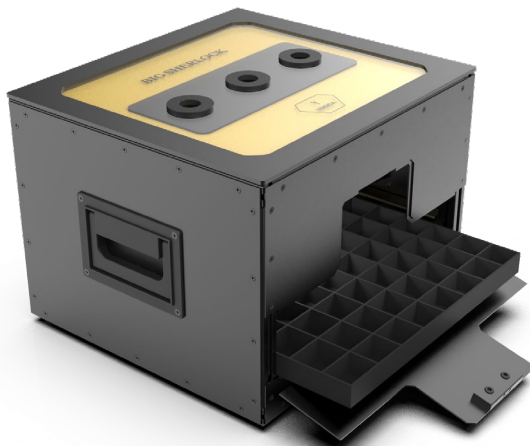

# YEHUDA ULTIMATE LAB GROWN DIAMOND DETECTORS

**SAME 100% DETECTION RATE TECHNOLOGY AS THE 2.0!**

Works with your own mobile phone! Enhanced user interface is so simple to use—just one click to see test results in seconds with no calibration or need to change platforms.

## DR. WATSON

- Loose diamond testing area of approx 1.5 x 2.5 inches
- Holds 6 rings
- Diamond testing height approx 1.5 inches (50cts)
- Portable (battery operated)

Item #5638 List Price \$3,350.00 **SALE PRICE \$2,795.00**

## SHERLOCK HOLMES 4.0

- Larger testing area of approx 4 x 6 inches
- Larger testing tray holds 27 rings
- Rotating finger holders allow testing of up to 20 rings at a time on all sides
- Larger loose diamond testing area of approx 4 x 6 inches (250cts)
- Taller testing area of approx 2 inches (Easily tests large pieces of jewelry like bangles, bracelets & more.)

## BIG SHERLOCK

- Largest testing area of approx 8 x 11 inches
- Largest testing tray holds 108 rings
- Rotating finger holders allow testing of up to 60 rings at a time on all sides
- Largest loose diamond testing area of approx 8 x 11 inches (1,000cts)
- Tallest testing area of approx 4 inches (Easily tests even larger pieces of jewelry like big bangles, bracelets & more.)