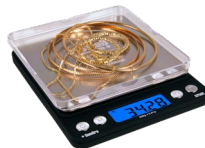

### PLATINUM PRO6000

PREMIUM CLASS  
COUNTERTOP SCALE

6000g x 0.1g

Item #9778 List Price \$220.00

**SALE PRICE \$175.95**

**PLATINUM XP500** PREMIUM CLASS  
POCKET SCALE 500g x 0.01g

Item #9776 List Price \$39.95

**SALE PRICE \$29.95**

**PLATINUM V600M** VALUE SERIES  
MINI SCALE 600g x 0.1g

Item #9760 List Price \$14.95

**SALE PRICE \$11.95**