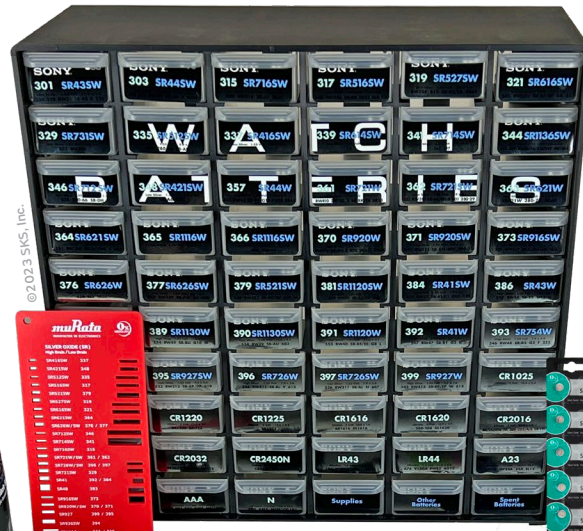

Each Label Provides Cross Reference Information & Unique Popularity Scale®