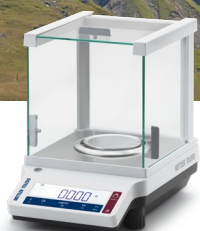

METTLER TOLEDO gold and diamond scales are designed in Switzerland and recognized as **“Legal for Trade”** throughout the United States.

METTLER TOLEDO scales are fast, precise, and reliable—yet rugged enough to trust for a lifetime.

JE703