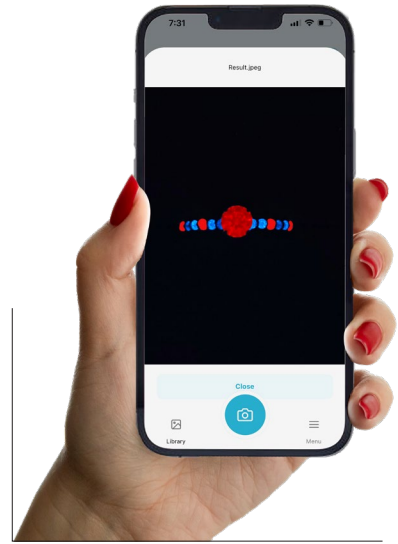

INSIDE OUT HOOPS: 0.25CTW – 10CTW (**STARTING AT \$200**)

LAB GROWN DIAMOND STUDS

*Available in 14K White & Yellow Gold.*

1.00CTW – **\$450**

1.50CTW – **\$550**

2.00CTW – **\$950**

3.00CTW – **\$1,250**

# YEHUDA ULTIMATE LAB GROWN DIAMOND DETECTORS

**SAME 100% DETECTION RATE TECHNOLOGY AS THE 2.0!**

Works with your own mobile phone! Enhanced user interface is so simple to use—just one click to see test results in seconds with no calibration or need to change platforms.

All results are automatically uploaded to the cloud! Plus, you can add lab reports, appraisals, your customer's name and photo, SKU#, bar code, and any number of files or data to the test upload.

Store all the test results from multiple Yehuda detectors under one account. Download the App from the App Store/Google Play! \$10 monthly subscription fee per account (include any number of detectors).