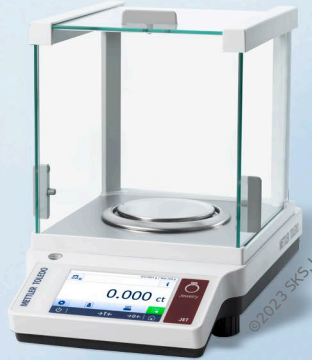

# GEMORO

MANUFACTURER OF  
**GEMORO**

MASTER DISTRIBUTOR FOR

**Y**  
YEHUDA

**METTLER TOLEDO**

SY KESSLER SALES, INC. [sykessler.com](http://sykessler.com) [sales@sykessler.com](mailto:sales@sykessler.com) **800.527.0719**